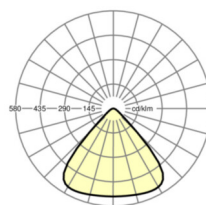

LIGHTING TECHNOLOGY

Placement	LED, Colour rendering/Light colour CRI ≥ 80 / 4000K
Colour tolerance (MacAdam)	5SDCM
Photobiological safety (Luminaire)	RG1
Nominal luminous flux	11394lm
LED service life	50000h L80/B10 (Tq 50°C)
Luminaire luminous efficiency	142lm/W
Beam angle	85°
UGR lat./long.	25.5 / 25.5

MECHANICS

Housing colour	black
Dimensions (LxWxH/DxH)	280mm x 185mm
Weight (net)	3kg
Type of installation	Pendant individual mounting, Ceiling-mounted single installation

Dimensions

H	185 mm	Height
D	280 mm	Diameter